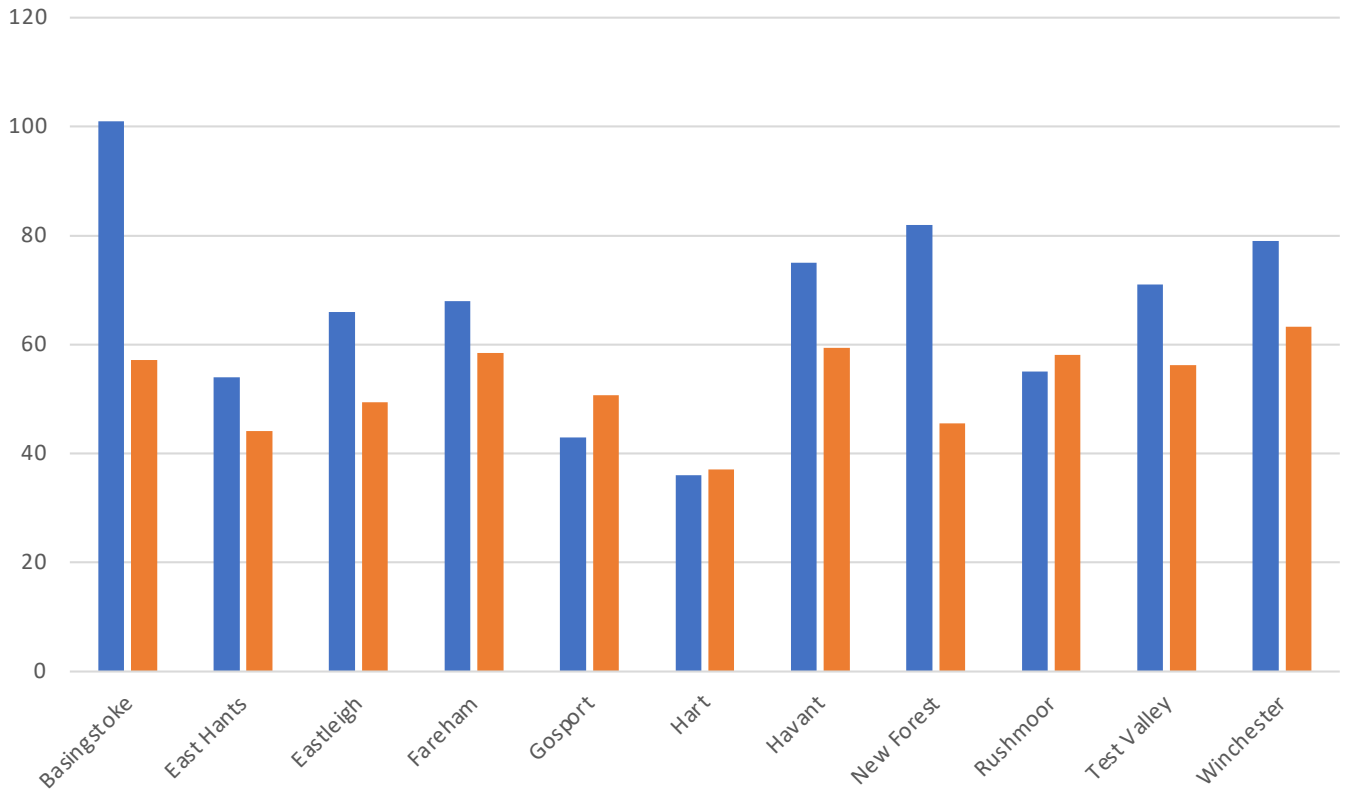

Covid-19 deaths in Hampshire districts since 31 August

Covid-19 in Hampshire, Portsmouth, Southampton & Isle of Wight Total deaths